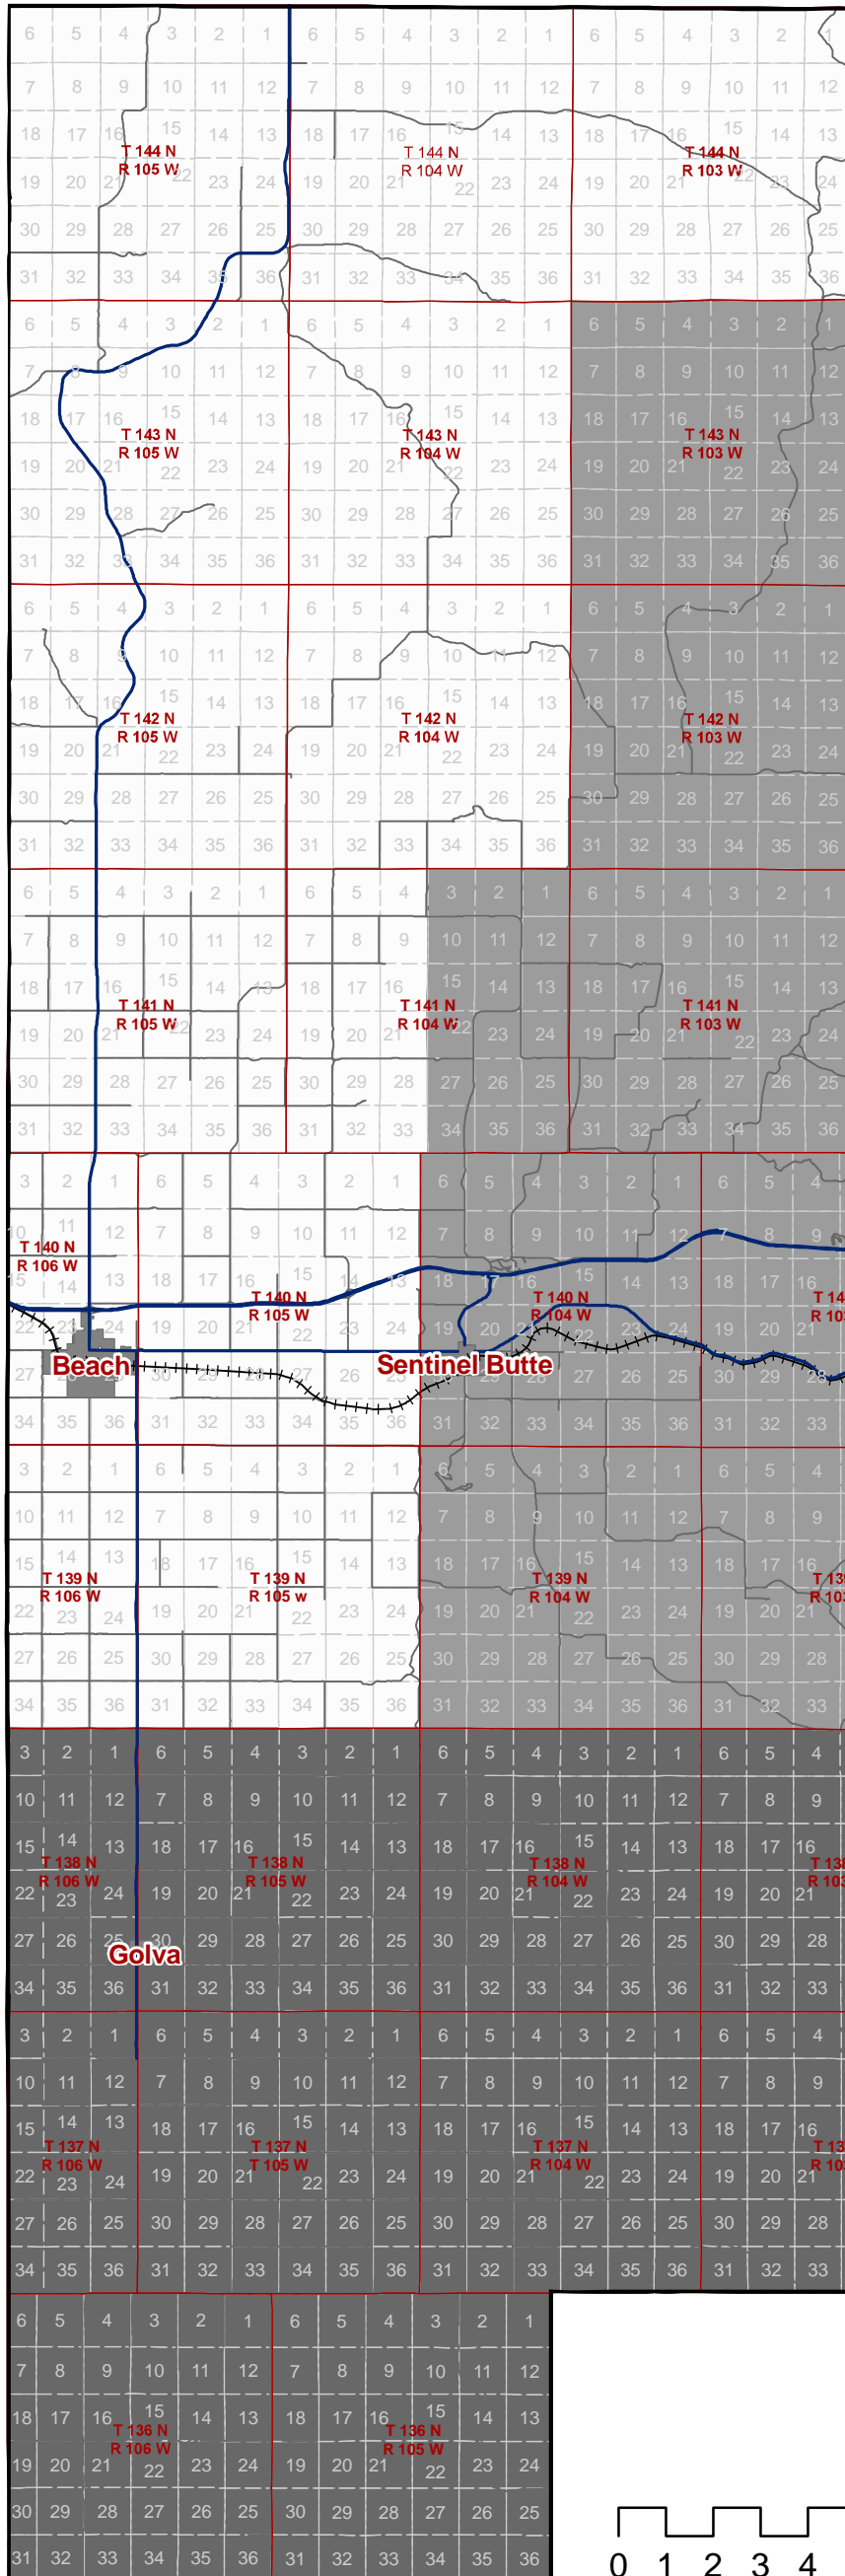

GOLDEN VALLEY COUNTY

FIRE DISTRICT BOUNDARIES

-  Central Rural Fire District
-  Sentinel Rural Fire District
-  Golva Rural Fire District
-  Township Boundary
-  Section Line

Henry	Pearl	T 144 N R 103 W
		T 143 N R 103 W
Elmwood	Elk Creek	T 142 N R 103 W
Saddle Butte	Delhi	T 141 N R 103 W
Beach-Civil		Sentinel
Lone Tree		Garner T 138 N R 103 W
		Bullion T 137 N R 103 W
T 136 N R 106 W	T 136 N R 105 W	

CIVIL TOWNSHIPS

STATE OF NORTH DAKOTA